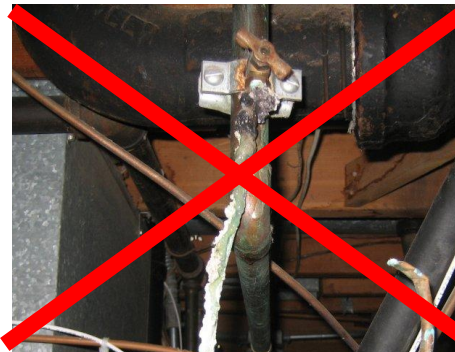

Humid-A-Tee™

Lead-Free Humidifier Water Supply Valve Tee

- Quick-connect, high quality water supply tee
- No more clogged or leaky needle valves
- Simply clean and de-burr the pipe, then just **push it on**
- Two models for 1/2" or 3/4" supply lines. Removable.
- Use on 1/2" or 3/4" copper, CPVC or PEX (with stiffener)
- Also good for ice-makers